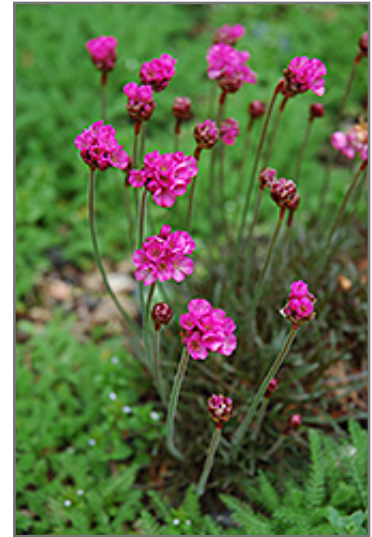

*Dusseldorf Pride Sea Thrift flowers
Photo courtesy of NetPS Plant Finder*